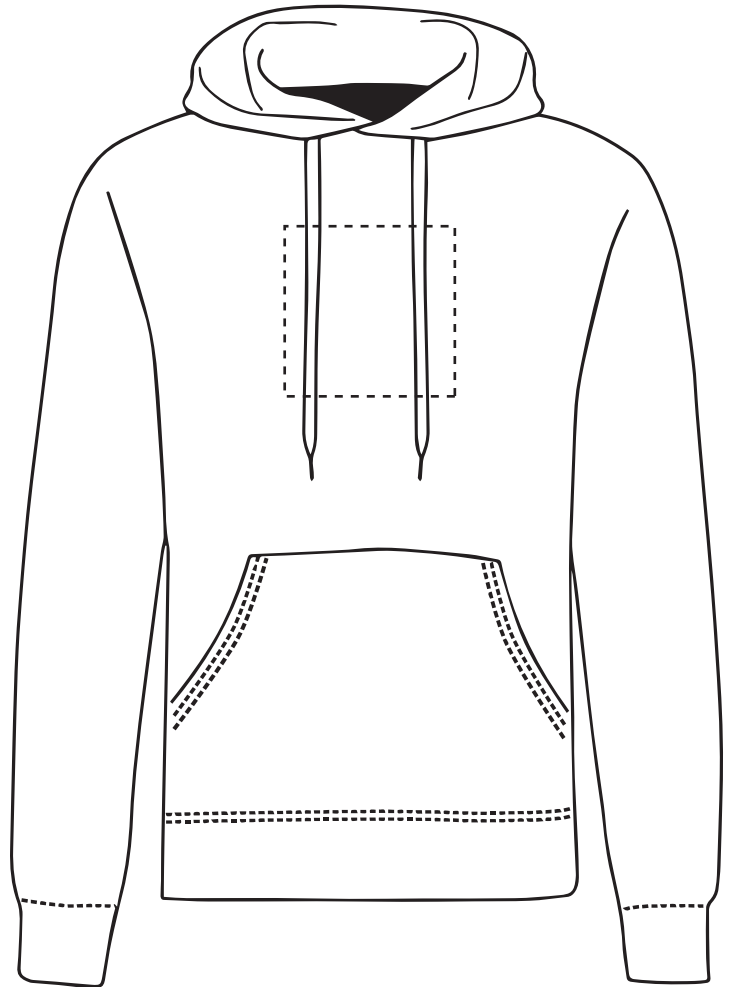

Your Ref:
Our Ref:

Quantity:
Version: 1

Product Code:HF0003
Product Colour:White

PRINTING CONCERNS: PRINT MAY DISCOLOUR

PRODUCT INFO: DUE TO THE NATURE OF THE PRODUCT THE PRINT POSITION MAY VARY BY 2 - 3 MM

Madeira Thread Colours

The dashed line is to demonstrate print area and will not appear on your printed item

- Colour 1
- Colour 1
- Colour 1
- Colour 1

ARTWORK SCALE 15%

Product Image for visualisation
- colours may vary

This item is available in the following colours:

ARTWORK SCALE 100%

Max print area 150mm x 150mm